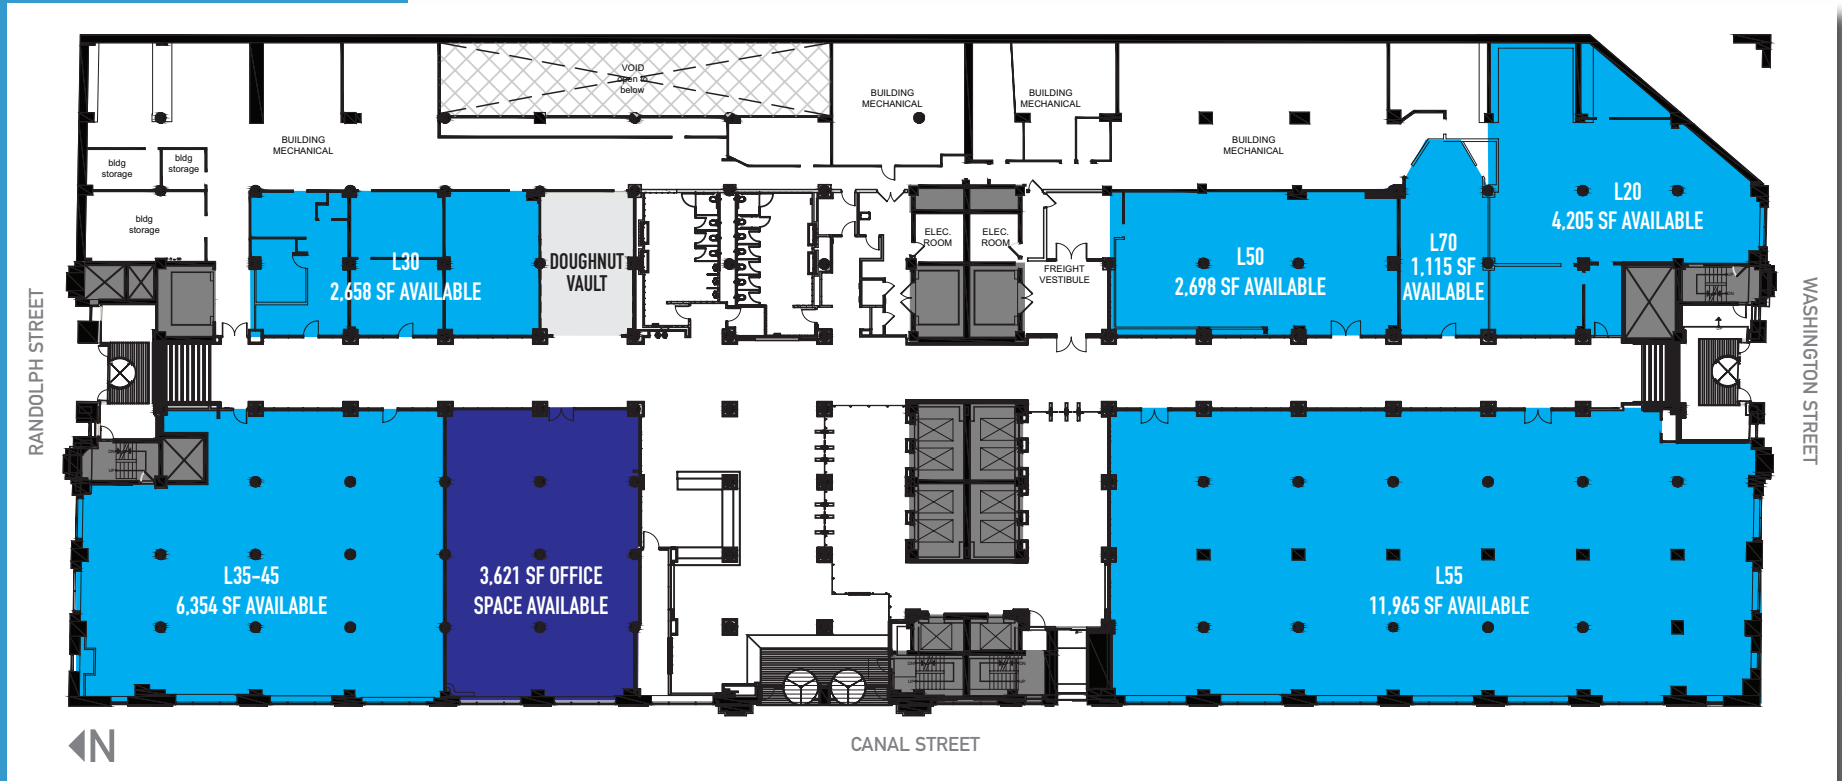

111NorthCanal.com

For leasing information, please contact:

Jessica McLinden
jmc Linden@sterlingbay.com
312.202.3483